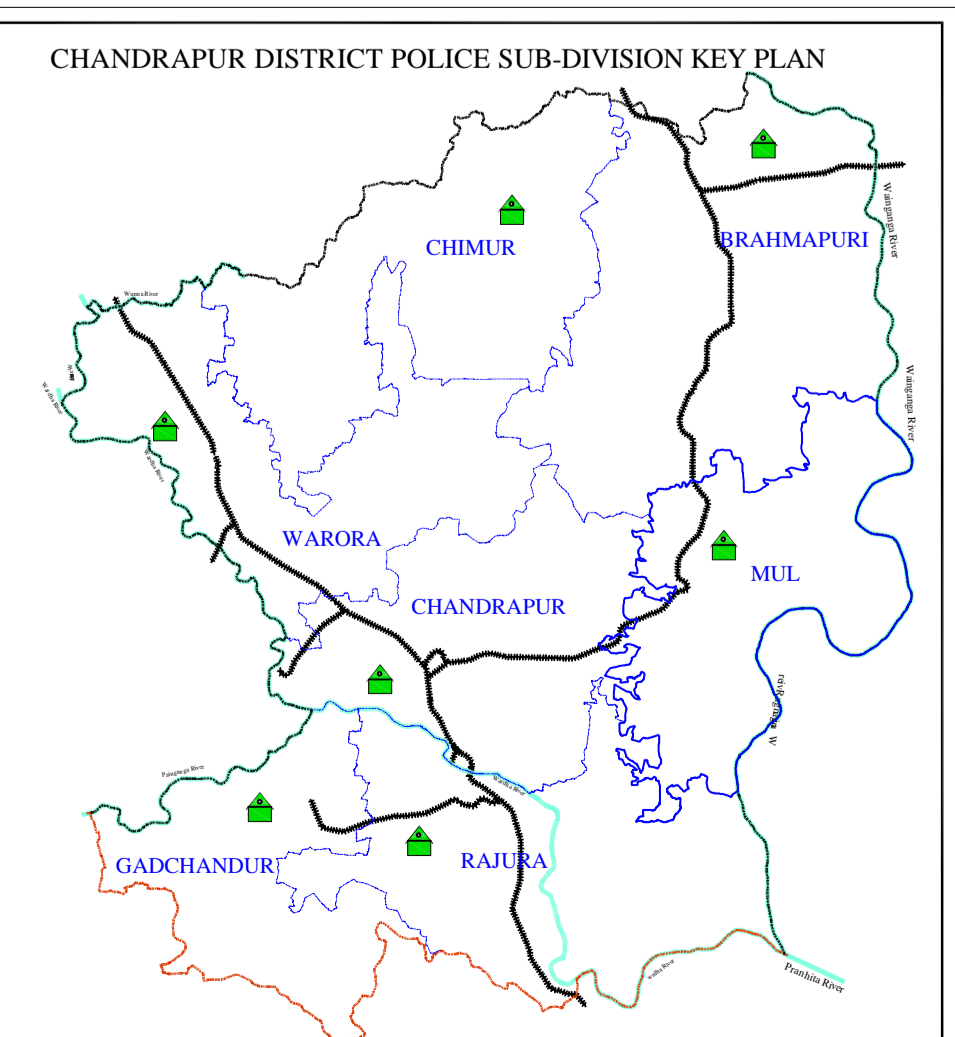

# MAHARASHTRA POLICE CHANDRAPUR POLICE

Sr.No.	Sub Divisional Police Officer	Police Stations	Number Of Villages
1	Chandrapur S.D.P.O.	Ram Nagar	23
		Chandrapur City	9
		Durgapur	20
		Gingans	15
		Bafanah	20
		Padali	15
		Branshapuri	108
2	Bramhapuri S.D.P.O.	Sindewadi	90
		Nagbhir	66
		Taloshi	42
		Mul	89
		Sawali	62
		Pathari	39
		Pandharna	34
3	Mul S.D.P.O.	Rajura	67
		Umar (Patan)	10
		Gardapur	51
		Kothari	19
		Winar	43
		Dhas	19
		Lathi	13
4	Rajura S.D.P.O.	Gachchandar	52
		Jwari	37
		Kerpana	30
		Patan	22
		Pinguda	12
		Tekmandva	10
		Bhar	19
5	Gachchandar S.D.P.O.	Warora	87
		Bhadrawati	72
		Majri	11
		Chimur	91
		Bhisi	64
		Shegan	100

### INDEX

BOUNDARY	
STATE BOUNDARY	-----
DISTRICT	-----
TALUKA	-----
Police Sub Division	-----
Police Station	-----
Reserved Forest Area	-----
HEAD QUARTERS	
DISTRICT	-----
TALUKA	-----
ASSEMBLY HEAD QUARTER	-----
POLICE DISTRICT HQ	-----
POLICE SUB DIVISION HQ/P.S.	-----
S.S.T. LOCATIONS	-----
TRANSPORTATION	
RAILWAY LINE / STATION	-----
N.H.	-----
M.S.H.	-----
S.H.	-----
M.D.R.	-----
O.D.R.	-----