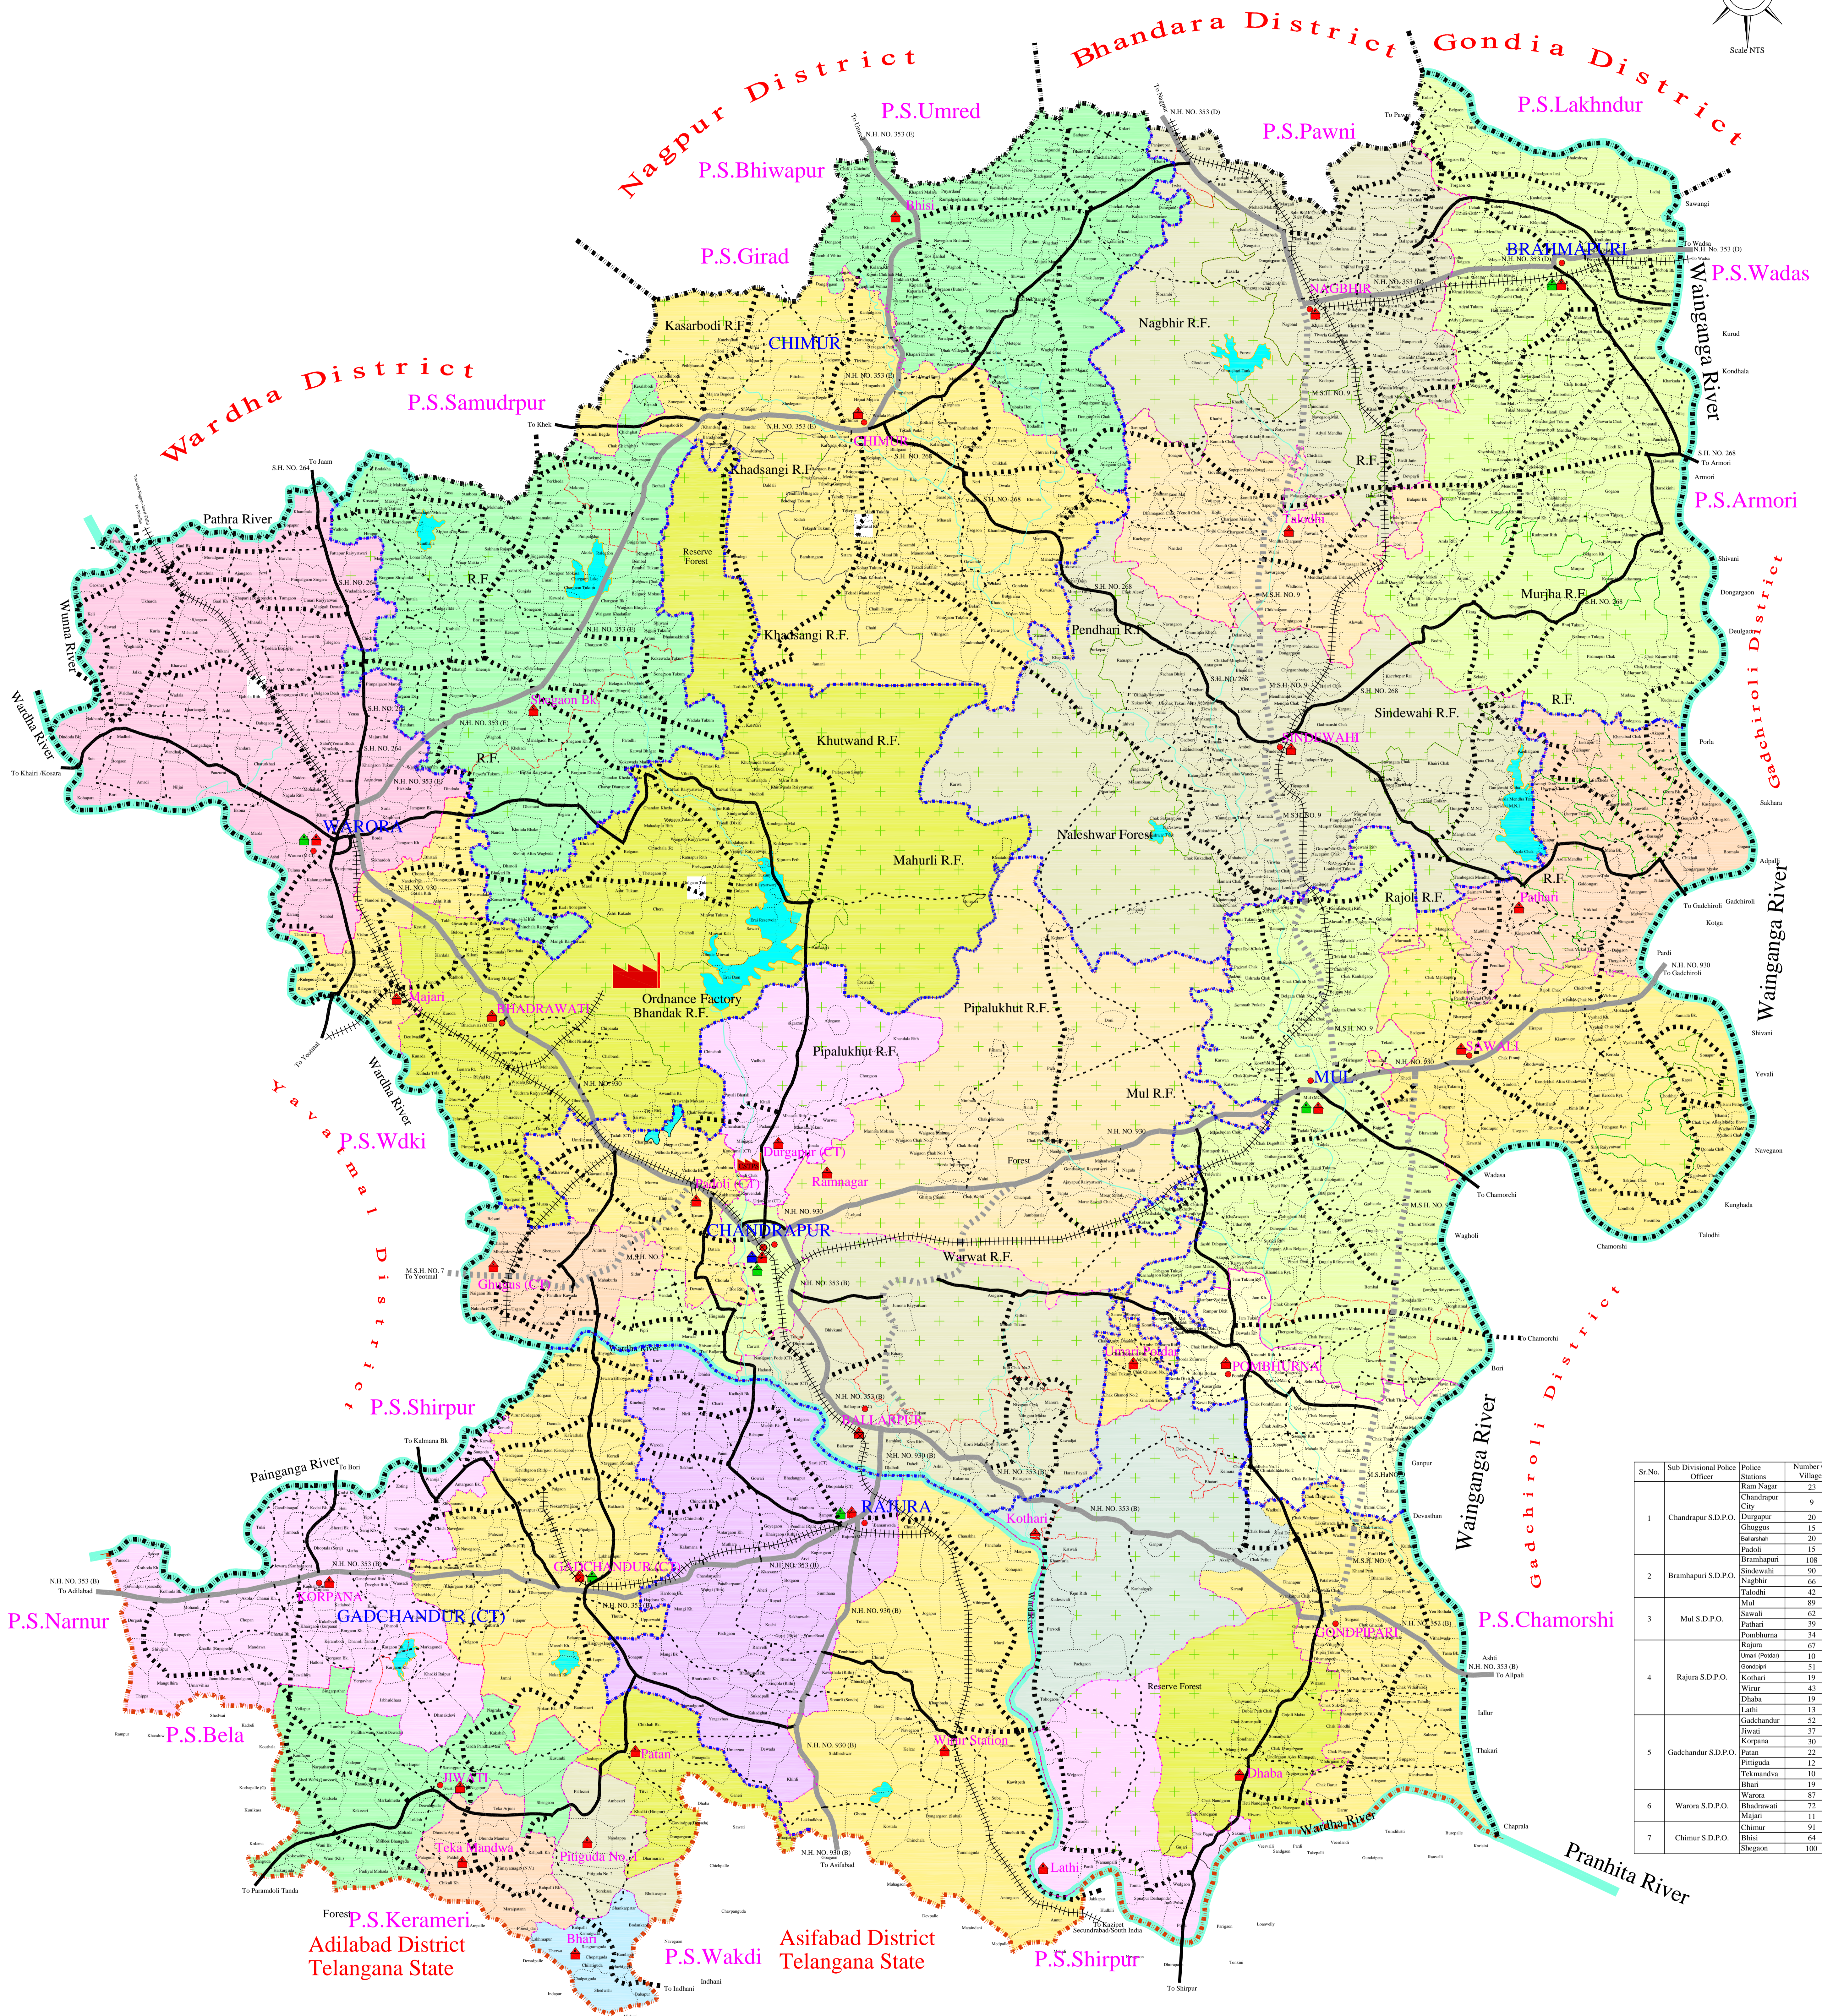

# MAHARASHTRA POLICE CHANDRAPUR POLICE

Sr.No.	Sub Divisional Police Officer	Police Stations	Number Of Villages
1	Chandrapur S.D.P.O.	Ram Nagar	23
		Chandrapur City	9
		Durgapur	20
		Gingans	15
		Bafanah	20
		Padali	15
		Branshapuri	108
2	Bramhapuri S.D.P.O.	Sindewadi	90
		Nagbhir	66
		Taloshi	42
		Mul	89
		Sawali	62
		Pathari	39
		Pandharna	34
3	Mul S.D.P.O.	Rajura	67
		Umar (Patan)	10
		Gardapur	51
		Kothari	19
		Winar	43
		Dhas	19
		Lathi	13
4	Rajura S.D.P.O.	Gachchandar	52
		Jwari	37
		Kerpana	30
		Patan	22
		Pinguda	12
		Tekmandva	10
		Bhar	19
5	Gachchandar S.D.P.O.	Warora	87
		Bhadrawati	72
		Majri	11
		Chimur	91
		Bhisi	64
		Shegan	100

### INDEX

BOUNDARY	
STATE BOUNDARY	-----
DISTRICT	-----
TALUKA	-----
Police Sub Division	-----
Police Station	-----
Reserved Forest Area	-----
HEAD QUARTERS	
DISTRICT	-----
TALUKA	-----
ASSEMBLY HEAD QUARTER	-----
POLICE DISTRICT HQ	-----
POLICE SUB DIVISION HQ/P.S.	-----
S.S.T. LOCATIONS	-----
TRANSPORTATION	
RAILWAY LINE / STATION	-----
N.H.	-----
M.S.H.	-----
S.H.	-----
M.D.R.	-----
O.D.R.	-----