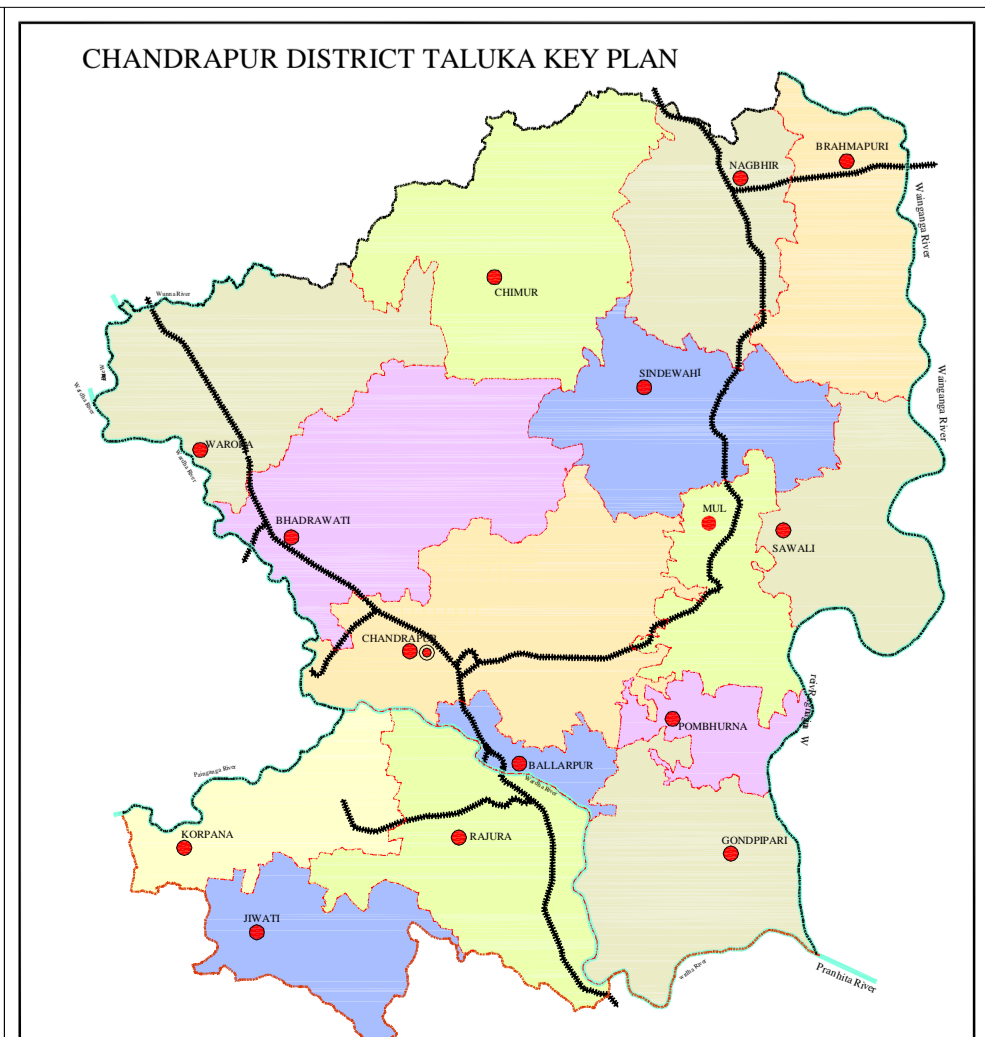

# MAHARASHTRA POLICE CHANDRAPUR POLICE

Sr.No.	Sub Divisional Police Officer	Police Stations	Number Of Villages
1	Chandrapur S.D.P.O.	Ram Nagar	23
		Chandrapur City	9
		Durgapur	20
		Gingans	15
		Bafanah	20
		Padali	15
		Branshapuri	108
2	Bramhapuri S.D.P.O.	Sindewadi	90
		Nagbhir	66
		Taloshi	42
		Mul	89
		Sawali	62
		Pathari	39
		Pandharna	34
3	Mul S.D.P.O.	Rajura	67
		Umar (Patan)	10
		Gardapur	51
		Kothari	19
		Winar	43
		Dhas	19
		Lathi	13
4	Rajura S.D.P.O.	Gachchandar	52
		Jwari	37
		Kerpana	30
		Patan	22
		Pinguda	12
		Tekmandva	10
		Bhar	19
5	Gachchandar S.D.P.O.	Warora	87
		Bhadrawati	72
		Majri	11
		Chimur	91
		Bhisi	64
		Shegan	100

### INDEX

BOUNDARY	
STATE BOUNDARY	-----
DISTRICT	-----
TALUKA	-----
Police Sub Division	-----
Police Station	-----
Reserved Forest Area	-----
HEAD QUARTERS	
DISTRICT	-----
TALUKA	-----
ASSEMBLY HEAD QUARTER	-----
POLICE DISTRICT HQ	-----
POLICE SUB DIVISION HQ/P.S.	-----
S.S.T. LOCATIONS	-----
TRANSPORTATION	
RAILWAY LINE / STATION	-----
N.H.	-----
M.S.H.	-----
S.H.	-----
M.D.R.	-----
O.D.R.	-----